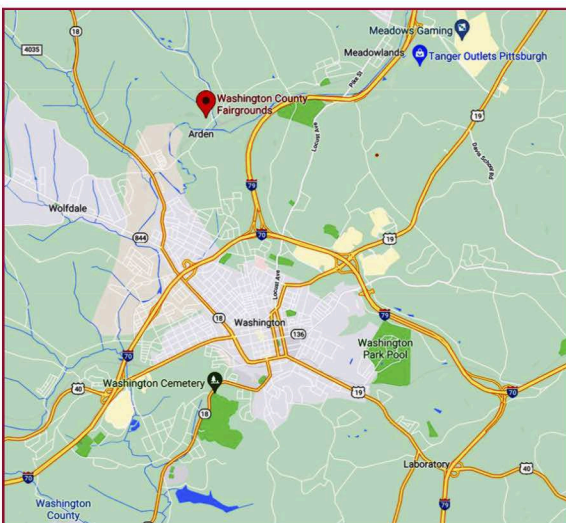

GET YOUR CABOOSE

MAY 13 & 14, 2022

Located
30 minutes south
of downtown
Pittsburgh

Board the
Pennsylvania
Trolley Museum
Cars at the
Fairgrounds for a
Scenic Ride

WASHINGTON COUNTY FAIRGROUNDS Washington, PA TO THE S SPREE '22

- Free Parking
- Just 8 Minutes from the Spree Hotels
- Tanger Outlets Pittsburgh Near Hotels
- Meadowlands Track and Casino Nearby
- PA Trolley Museum Extended Tours
- Don't Delay, Register Today

S SPREE HOTEL INFORMATION